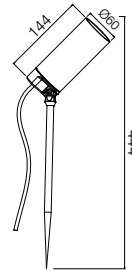

OUTDOOR LIGHT (UNDERGROUND LIGHT)

DIMENSIONS

SPECIFICATIONS

Colour (s)	Matt white RAL 9016
	Matt grey RAL 9006
	Matt black RAL 9005
Beam angle	Lens 4°
	Reflector 25°/ 38°/ 60°
Fixture material	Die cast aluminium
Environment	Outdoor
IP rate	IP65
Operating temperature (Ta)	-20°C / +45°C
Colour consistency (SDCM)	MacAdam step 5
Warranty	3 years / 5 years
Safety Class	I
Input	220-240V

This luminaire contains built-in LED lamps.

The lamps cannot be changed in the luminaire.

Check EXTREM NARROW BEAM ANGLE series please see page 027.

IP65