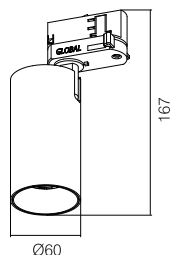

## DIMENSIONS

## SPECIFICATIONS

Colour (s)	Matt white RAL 9016
	Matt grey RAL 9006
	Matt black RAL 9005
Beam angle	Lens 4° Reflector 25°
Fixture material	Die cast aluminium
Environment	Indoor
IP rate	IP20
Operating temperature (Ta)	-20°C / +45°C
Colour consistency (SDCM)	MacAdam step 3
Warranty	3 years / 5 years
Safety Class	II
Input	100-240V