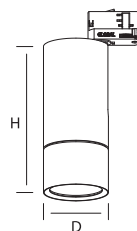

TRACK LIGHT

DIMENSIONS

	D X H
8596A	Ø76x185mm
8596B	Ø76x200mm
8597	Ø86x220mm

SPECIFICATIONS

Colour (s)	Matt white RAL 9016
	Matt grey RAL 9006
	Matt black RAL 9005
Beam angle	15° / 38° / 40°
Fixture material	Housing: Die cast aluminium
Environment	Indoor
IP rate	IP20
Operating temperature (Ta)	-20°C / +45°C
Colour consistency (SDCM)	MacAdam step 3
Warranty	3 years / 5 years
Safety Class	II
Input	220-240V

This luminaire contains built-in LED lamps.

The lamps cannot be changed in the luminaire.

Check PIPE series please see page 051.

IP20

LUMENS

ITEM SPECIFICATIONS

Description	LED Power	Total Power	LEDs	Driver	Lm/W	CRI (typ.)	UGR
8596A 1600Lm 3000K	17W	20W	LUMENS		80	80	
8596B 2400Lm 3000K	26W	30W	LUMENS		80	80	
8597 3200Lm 3000K	35W	40W	LUMENS		80	80	