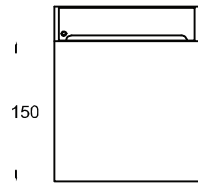

Outdoor - Wall Light

— L150 X W150 —

— Φ200 —

Item	Replaceable accessory
Model No. A-1011	
Material AL	
Power 2*9W	
Voltage 220-240VAC	
Lumens 900lm	

Item	Replaceable accessory
Model No. A-1012	
Material AL	
Power 2*9W	
Voltage 220-240VAC	
Lumens 900lm	