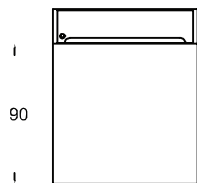

Outdoor - Wall Light

- L100XW103 -

- Φ140 -

Item	Replaceable accessory
Model No. A-1015	
Material AL	
Power 2*3W	
Voltage 220-240VAC	
Lumens 260lm	

Item	Replaceable accessory
Model No. A-1016	
Material AL	
Power 2*3W	
Voltage 220-240VAC	
Lumens 260lm	

IP65

Class I

ECO Energy Saving

Finishing	LED Color
BK UV Textured black	A 2700K
WH UV Textured white	B 3000K
GR UV Textured gray	C 4000K
	E 6000K

- L120 X W120 -

- Φ170 -

Item	Replaceable accessory
Model No. A-1013	
Material AL	
Power 2*6W	
Voltage 220-240VAC	
Lumens 570lm	