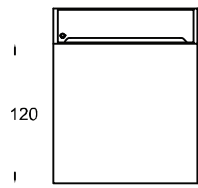

IP65

Class I

ECO Energy Saving

Finishing	LED Color
BK UV Textured black	A 2700K
WH UV Textured white	B 3000K
GR UV Textured gray	C 4000K
	E 6000K

- L120 X W120 -

- Φ170 -

Item	Replaceable accessory
Model No. A-1013	
Material AL	
Power 2*6W	
Voltage 220-240VAC	
Lumens 570lm	