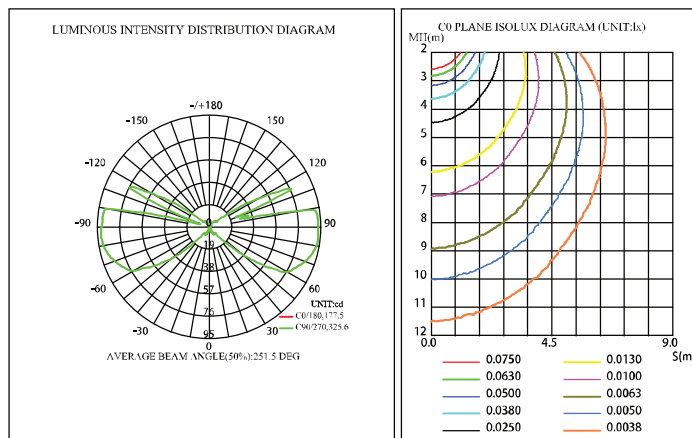

IP65

Class I

ECO Energy Saving

Finishing	LED Color
BK UV Textured black	A 2700K
WH UV Textured white	B 3000K
GR UV Textured gray	C 4000K
	E 6000K

- L120 X W120 -

- Φ170 -

Item	Replaceable accessory
Model No. A-1013	
Material AL	
Power 2*6W	
Voltage 220-240VAC	
Lumens 570lm	