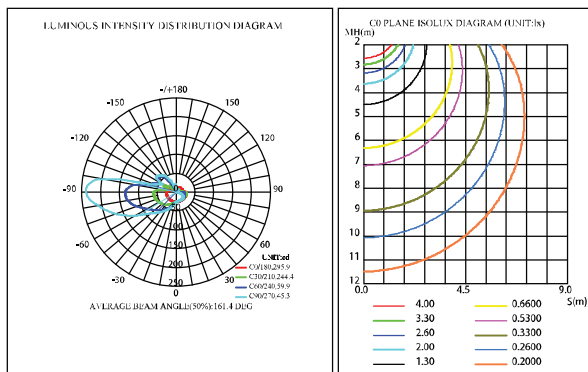

Item	Replaceable accessory
Model No. A-1014	
Material AL	
Power 2*6W	
Voltage 220-240VAC	
Lumens 570lm	

IP65

Class I

ECO Energy Saving

Finishing	LED Color
BK UV Textured black	A 2700K
WH UV Textured white	B 3000K
GR UV Textured gray	C 4000K
	E 6000K