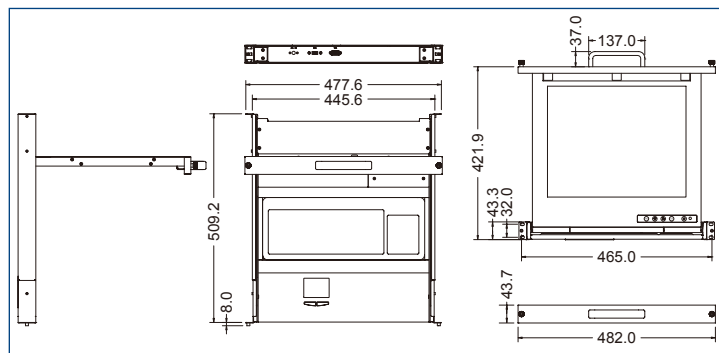

EC 17

Cost effective single rail 17" LCD console

EC 17 single rail LCD console provides more competitive price and more flexible combination. It keeps all original characteristic of single rail LCD console, easy to install and use. With replaceable keyboard design, you can easily replace more than 17 various keyboards. It saves cost and strengthens your competitive ability.

Replaceable keyboard design -
EC 17 can easily replace more than 17 various keyboards

Dimension

Specification

Model Name	EC 17
System Connections	1
Dimension	517.2 x 482 x 43.7 mm / 20.4 x 19.0 x 1.7 inches
Package Dimension	687 x 558 x 241 mm / 27.0 x 22.0 x 9.5 inches
Net Weight	10.5 Kg / 23.1 lbs
Gross Weight	17.0 Kg / 37.5 lbs
Display Size	17 inches
Panel Type	Active Matrix TFT LCD
Resolution Capabilities	Maximum Resolution up to 1280 x 1024 (SXGA)
Pixel Pitch	Supports 0.264 mm x 0.264 mm
Viewing Angle (CR>10)	Right-Left view 60° ~ 70° (Typ) Up-Down View 45° ~ 60° (Typ)
Contrast Ratio	450 : 1
Brightness	White 300 cd/m ² (Center 1 point Typ)
Back Light	Four Lamps for Back Light
Supported Colors	16.7M Colors (8-bit with FRC)
Response Time	Rising Time 2 ms, Decay Time 14 ms
Operating System	Dos, Windows (3.1, 9x, 2000, NT4, ME, XP, 2003 Server) Linux, Novell 3.12-6, HP UX, SUN
Multi Platform	Support USB
Connectors	1 x VGA HDDB-15 pin, 1 x USB, 1 x DC Inlet
System Cables	1 x VGA and 1 x USB cable
Keyboard Mouse	105 key keyboard with touch pad
Sync	45 ~ 80 KHz
Power Source	100 ~ 240 VAC input
Power Consumption	25 W, 19.05 W for Panel
Temperature	Operate 0 ~ 50 °C / 32 ~ 122 °F Storage -20 ~ 60 °C / -4 ~ 140 °F
Humidity	10% ~ 90% RH
Chassis Construction	Heavy duty steel materials
Keyboard Language	US, UK, German, French, Spanish, Italian, Portuguese, Dutch, Swiss, Belgium, Swedish, Norwegian, Danish, Japanese, Mandarin, Russian, Hebrew