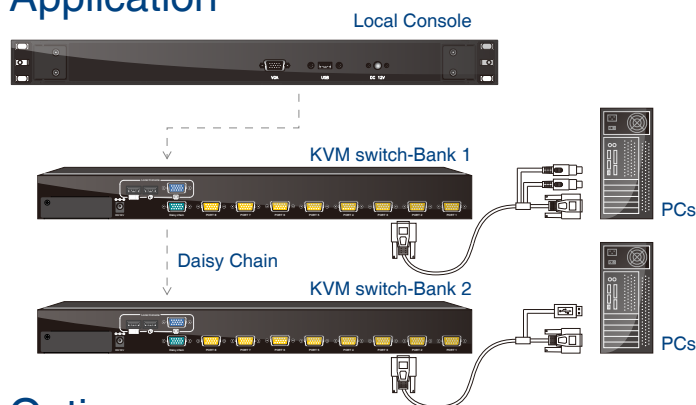

EC 17

Cost effective single rail 17" LCD console

EC 17 single rail LCD console provides more competitive price and more flexible combination. It keeps all original characteristic of single rail LCD console, easy to install and use. With replaceable keyboard design, you can easily replace more than 17 various keyboards. It saves cost and strengthens your competitive ability.

Replaceable keyboard design -
EC 17 can easily replace more than 17 various keyboards

Dimension

Specification

Model Name	EC 17
System Connections	1
Dimension	517.2 x 482 x 43.7 mm / 20.4 x 19.0 x 1.7 inches
Package Dimension	687 x 558 x 241 mm / 27.0 x 22.0 x 9.5 inches
Net Weight	10.5 Kg / 23.1 lbs
Gross Weight	17.0 Kg / 37.5 lbs
Display Size	17 inches
Panel Type	Active Matrix TFT LCD
Resolution Capabilities	Maximum Resolution up to 1280 x 1024 (SXGA)
Pixel Pitch	Supports 0.264 mm x 0.264 mm
Viewing Angle (CR>10)	Right-Left view 60° ~ 70° (Typ) Up-Down View 45° ~ 60° (Typ)
Contrast Ratio	450 : 1
Brightness	White 300 cd/m ² (Center 1 point Typ)
Back Light	Four Lamps for Back Light
Supported Colors	16.7M Colors (8-bit with FRC)
Response Time	Rising Time 2 ms, Decay Time 14 ms
Operating System	Dos, Windows (3.1, 9x, 2000, NT4, ME, XP, 2003 Server) Linux, Novell 3.12-6, HP UX, SUN
Multi Platform	Support USB
Connectors	1 x VGA HDDB-15 pin, 1 x USB, 1 x DC Inlet
System Cables	1 x VGA and 1 x USB cable
Keyboard Mouse	105 key keyboard with touch pad
Sync	45 ~ 80 KHz
Power Source	100 ~ 240 VAC input
Power Consumption	25 W, 19.05 W for Panel
Temperature	Operate 0 ~ 50 °C / 32 ~ 122 °F Storage -20 ~ 60 °C / -4 ~ 140 °F
Humidity	10% ~ 90% RH
Chassis Construction	Heavy duty steel materials
Keyboard Language	US, UK, German, French, Spanish, Italian, Portuguese, Dutch, Swiss, Belgium, Swedish, Norwegian, Danish, Japanese, Mandarin, Russian, Hebrew

Application

Options

- Color (Black / Beige / OEM color)
- Signal cable 1.8m / 3.0m / 5.0m (6 ft / 10 ft / 15 ft)
- Various keyboard languages