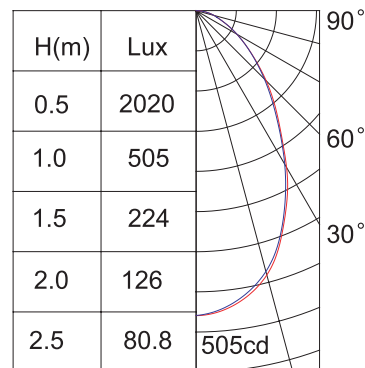

LED Halle Licht

90604

Light Source: 80x1W White LEDs
 Beam Angle: 86°
 Input Voltage: 100-240V AC
 Color Temperature: 5000K(±500k)
 Luminous Flux: 5418 lm
 Power Consumption: 96W
 P.F.: >0.95
 Operating temperature: -30°C - +40°C

CE

LED High Bay Fixture

35

36

90494/90614

Light Source: 10x1W High Power (White LED)
 Type: Pendant Lowbay
 Beam Angle: 77°
 Input Voltage: 90494: 220-240V AC 50Hz
 90614: 100-120V AC 60Hz
 Power Consumption: 12W
 Luminous Flux: 769lm
 P.F.: >0.90
 Color temperature: 5000(±500k)
 Triac Dimmable
 Operating temperature: -30°C - +40°C

90524/90624

LED Retail Low Bay Fixtures

Light Source: 10x1W High Power (White LED)
 Type: Surface Lowbay
 Beam Angle: 77°
 Input Voltage: 90524:220-240V AC 50Hz
 90624:100-120V AC 60Hz
 Power Consumption: 12W
 Luminous Flux: 769lm
 P.F: >0.90
 Color temperature: 5000(±500k)
 Triac Dimmable
 Operating temperature: -30°C - +40°C

90534/90544

LED Retail Low Bay Fixtures

Light Source: 14x1W High Power (White LED)
 Type: Surface Lowbay
 Beam Angle: 77°
 Input Voltage: 90534:220-240V AC 50Hz
 90544:100-120V AC 60Hz
 Power Consumption: 14W
 Luminous Flux: 719lm
 P.F: >0.90
 Color temperature: 3500K
 Triac Dimmable
 Operating temperature: -30°C - +40°C