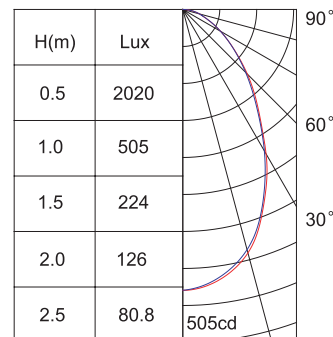

LED Halle Licht

90604

Light Source: 80x1W White LEDs
 Beam Angle: 86°
 Input Voltage: 100-240V AC
 Color Temperature: 5000K(±500k)
 Luminous Flux: 5418 lm
 Power Consumption: 96W
 P.F.: >0.95
 Operating temperature: -30°C - +40°C

CE

LED Retail High Bay

90604-1

Light Source: 80x1W High Power LEDs
 Input Voltage: AC 100-240V 50/60Hz
 Beam Angle: 73°
 Power Consumption: 91.4W
 Luminous Flux: 4262Lm
 Color Temperature: 5000K(±500k)
 P.F.: >0.95
 IP Grade: IP41

CE

LED High Bay Fixture

35

36

90494/90614

Light Source: 10x1W High Power (White LED)
 Type: Pendant Lowbay
 Beam Angle: 77°
 Input Voltage: 90494: 220-240V AC 50Hz
 90614: 100-120V AC 60Hz
 Power Consumption: 12W
 Luminous Flux: 769lm
 P.F.: >0.90
 Color temperature: 5000(±500k)
 Triac Dimmable
 Operating temperature: -30°C - +40°C

CE

LED Retail Low Bay Fixtures

90504/90514

LED Retail Low Bay Fixtures

Light Source: 14x1W High Power (White LED)
 Type: Pendant Lowbay
 Beam Angle: 77°
 Input Voltage: 90504:220-240V AC 50Hz
 90514:100-120V AC 60Hz
 Power Consumption: 14W
 Luminous Flux: 719lm
 P.F: >0.90
 Color temperature: 3500K
 Triac Dimmable
 Operating temperature: -30°C - +40°C