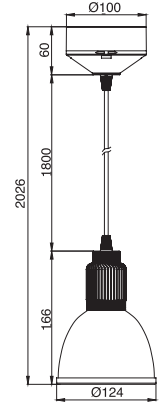

CE

LED Retail Low Bay Fixtures

90504/90514

LED Retail Low Bay Fixtures

Light Source: 14x1W High Power (White LED)
 Type: Pendant Lowbay
 Beam Angle: 77°
 Input Voltage: 90504:220-240V AC 50Hz
 90514:100-120V AC 60Hz
 Power Consumption: 14W
 Luminous Flux: 719lm
 P.F: >0.90
 Color temperature: 3500K
 Triac Dimmable
 Operating temperature: -30°C - +40°C

CE Ø120

37

38