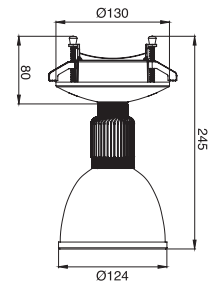

CE Ø120

90564/90574

LED Retail Low Bay Fixtures

Light Source: 14x1W High Power
(White LED)
Type: Recessed Ceiling Lowbay
Beam Angle: 77°
Input Voltage: 90564:220-240V AC 50Hz
90574:100-120V AC 60Hz
Power Consumption: 14W
Luminous Flux: 719lm
P.F: >0.90V
Color temperature: 3500K
Triac Dimmable
Operating temperature: -30°C - +40°C

CE Ø120

37

38