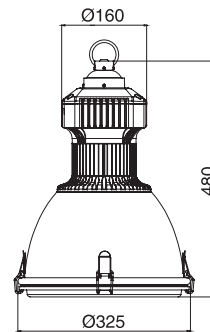

LED Halle Licht

90604

Light Source: 80x1W White LEDs
 Beam Angle: 86°
 Input Voltage: 100-240V AC
 Color Temperature: 5000K(±500k)
 Luminous Flux: 5418 lm
 Power Consumption: 96W
 P.F.: >0.95
 Operating temperature: -30°C - +40°C

CE

LED Retail High Bay

90604-1

Light Source: 80x1W High Power LEDs
 Input Voltage: AC 100-240V 50/60Hz
 Beam Angle: 73°
 Power Consumption: 91.4W
 Luminous Flux: 4262Lm
 Color Temperature: 5000K(±500k)
 P.F.: >0.95
 IP Grade: IP41

CE

LED High Bay Fixture

35

36

90494/90614

Light Source: 10x1W High Power (White LED)
 Type: Pendant Lowbay
 Beam Angle: 77°
 Input Voltage: 90494: 220-240V AC 50Hz
 90614: 100-120V AC 60Hz
 Power Consumption: 12W
 Luminous Flux: 769lm
 P.F.: >0.90
 Color temperature: 5000(±500k)
 Triac Dimmable
 Operating temperature: -30°C - +40°C

CE Ø120

37

38