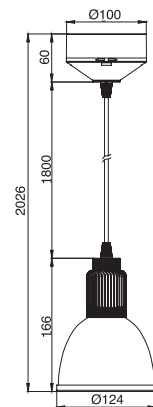

LED Retail Low Bay Fixtures