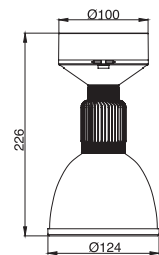

Light Source: 14x1W High Power (White LED)
Type: Surface Lowbay
Beam Angle: 77°
Input Voltage: 90534:220-240V AC 50Hz
90544:100-120V AC 60Hz
Power Consumption: 14W
Luminous Flux: 719lm
P.F: >0.90
Color temperature: 3500K
Triac Dimmable
Operating temperature: -30°C - +40°C