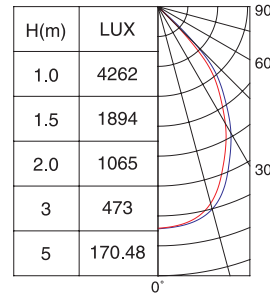

LED Halle Licht

90604

Light Source: 80x1W White LEDs
 Beam Angle: 86°
 Input Voltage: 100-240V AC
 Color Temperature: 5000K(±500k)
 Luminous Flux: 5418 lm
 Power Consumption: 96W
 P.F.: >0.95
 Operating temperature: -30°C - +40°C

CE

LED Retail High Bay

90604-1

Light Source: 80x1W High Power LEDs
 Input Voltage: AC 100-240V 50/60Hz
 Beam Angle: 73°
 Power Consumption: 91.4W
 Luminous Flux: 4262Lm
 Color Temperature: 5000K(±500k)
 P.F.: >0.95
 IP Grade: IP41

CE

LED High Bay Fixture

35

36

90494/90614

Light Source: 10x1W High Power (White LED)
 Type: Pendant Lowbay
 Beam Angle: 77°
 Input Voltage: 90494: 220-240V AC 50Hz
 90614: 100-120V AC 60Hz
 Power Consumption: 12W
 Luminous Flux: 769lm
 P.F.: >0.90
 Color temperature: 5000(±500k)
 Triac Dimmable
 Operating temperature: -30°C - +40°C

90524/90624

LED Retail Low Bay Fixtures

Light Source: 10x1W High Power (White LED)
 Type: Surface Lowbay
 Beam Angle: 77°
 Input Voltage: 90524:220-240V AC 50Hz
 90624:100-120V AC 60Hz
 Power Consumption: 12W
 Luminous Flux: 769lm
 P.F: >0.90
 Color temperature: 5000(±500k)
 Triac Dimmable
 Operating temperature: -30°C - +40°C