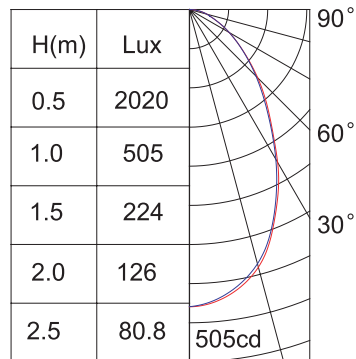

90564/90574

LED Retail Low Bay Fixtures

Light Source: 14x1W High Power
(White LED)
Type: Recessed Ceiling Lowbay
Beam Angle: 77°
Input Voltage: 90564:220-240V AC 50Hz
90574:100-120V AC 60Hz
Power Consumption: 14W
Luminous Flux: 719lm
P.F: >0.90V
Color temperature: 3500K
Triac Dimmable
Operating temperature: -30°C - +40°C

CE Ø120