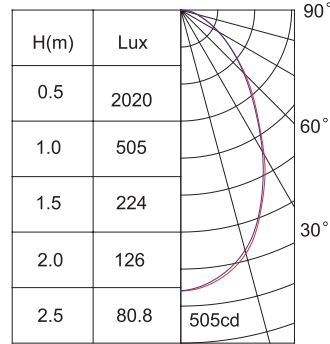

LED Halle Licht

90604

Light Source: 80x1W White LEDs
 Beam Angle: 86°
 Input Voltage: 100-240V AC
 Color Temperature: 5000K(±500k)
 Luminous Flux: 5418 lm
 Power Consumption: 96W
 P.F.: >0.95
 Operating temperature: -30°C - +40°C

CE

LED High Bay Fixture

35

36

90494/90614

Light Source: 10x1W High Power (White LED)
 Type: Pendant Lowbay
 Beam Angle: 77°
 Input Voltage: 90494: 220-240V AC 50Hz
 90614: 100-120V AC 60Hz
 Power Consumption: 12W
 Luminous Flux: 769lm
 P.F.: >0.90
 Color temperature: 5000(±500k)
 Triac Dimmable
 Operating temperature: -30°C - +40°C

CE

LED Retail Low Bay Fixtures

90504/90514

LED Retail Low Bay Fixtures

Light Source: 14x1W High Power (White LED)
 Type: Pendant Lowbay
 Beam Angle: 77°
 Input Voltage: 90504:220-240V AC 50Hz
 90514:100-120V AC 60Hz
 Power Consumption: 14W
 Luminous Flux: 719lm
 P.F: >0.90
 Color temperature: 3500K
 Triac Dimmable
 Operating temperature: -30°C - +40°C

90524/90624

LED Retail Low Bay Fixtures

Light Source: 10x1W High Power (White LED)
 Type: Surface Lowbay
 Beam Angle: 77°
 Input Voltage: 90524:220-240V AC 50Hz
 90624:100-120V AC 60Hz
 Power Consumption: 12W
 Luminous Flux: 769lm
 P.F: >0.90
 Color temperature: 5000(±500k)
 Triac Dimmable
 Operating temperature: -30°C - +40°C