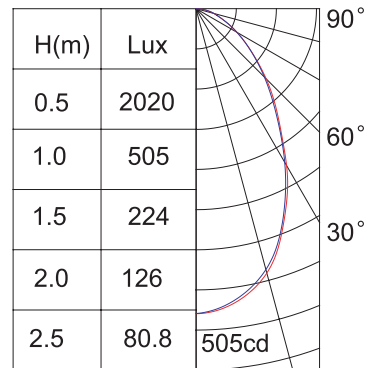

LED Halle Licht

90604

Light Source: 80x1W White LEDs
 Beam Angle: 86°
 Input Voltage: 100-240V AC
 Color Temperature: 5000K(±500k)
 Luminous Flux: 5418 lm
 Power Consumption: 96W
 P.F.: >0.95
 Operating temperature: -30°C - +40°C

CE

LED High Bay Fixture

35

36

90494/90614

Light Source: 10x1W High Power (White LED)
 Type: Pendant Lowbay
 Beam Angle: 77°
 Input Voltage: 90494: 220-240V AC 50Hz
 90614: 100-120V AC 60Hz
 Power Consumption: 12W
 Luminous Flux: 769lm
 P.F.: >0.90
 Color temperature: 5000(±500k)
 Triac Dimmable
 Operating temperature: -30°C - +40°C

CE

LED Retail Low Bay Fixtures

90504/90514

LED Retail Low Bay Fixtures

Light Source: 14x1W High Power (White LED)
 Type: Pendant Lowbay
 Beam Angle: 77°
 Input Voltage: 90504:220-240V AC 50Hz
 90514:100-120V AC 60Hz
 Power Consumption: 14W
 Luminous Flux: 719lm
 P.F: >0.90
 Color temperature: 3500K
 Triac Dimmable
 Operating temperature: -30°C - +40°C

90524/90624

LED Retail Low Bay Fixtures

Light Source: 10x1W High Power (White LED)
 Type: Surface Lowbay
 Beam Angle: 77°
 Input Voltage: 90524:220-240V AC 50Hz
 90624:100-120V AC 60Hz
 Power Consumption: 12W
 Luminous Flux: 769lm
 P.F: >0.90
 Color temperature: 5000(±500k)
 Triac Dimmable
 Operating temperature: -30°C - +40°C