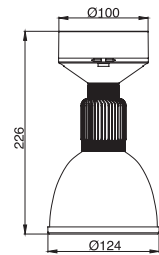

Light Source: 10x1W High Power (White LED)
Type: Surface Lowbay
Beam Angle: 77°
Input Voltage: 90524:220-240V AC 50Hz
90624:100-120V AC 60Hz
Power Consumption: 12W
Luminous Flux: 769lm
P.F: >0.90
Color temperature: 5000(±500k)
Triac Dimmable
Operating temperature: -30°C - +40°C