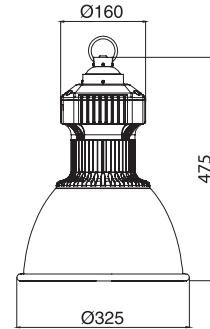

LED Halle Licht

90604

Light Source: 80x1W White LEDs
 Beam Angle: 86°
 Input Voltage: 100-240V AC
 Color Temperature: 5000K(±500k)
 Luminous Flux: 5418 lm
 Power Consumption: 96W
 P.F.: >0.95
 Operating temperature: -30°C - +40°C

CE

LED Retail High Bay

90604-1

Light Source: 80x1W High Power LEDs
 Input Voltage: AC 100-240V 50/60Hz
 Beam Angle: 73°
 Power Consumption: 91.4W
 Luminous Flux: 4262Lm
 Color Temperature: 5000K(±500k)
 P.F.: >0.95
 IP Grade: IP41

CE

LED High Bay Fixture

35

36

90494/90614

Light Source: 10x1W High Power (White LED)
 Type: Pendant Lowbay
 Beam Angle: 77°
 Input Voltage: 90494: 220-240V AC 50Hz
 90614: 100-120V AC 60Hz
 Power Consumption: 12W
 Luminous Flux: 769lm
 P.F.: >0.90
 Color temperature: 5000(±500k)
 Triac Dimmable
 Operating temperature: -30°C - +40°C

CE Ø120

37

38