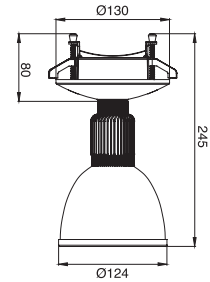

Light Source: 10x1W High Power
(White LED)
Type: Recessed Ceiling Lowbay
Beam Angle: 77°
Input Voltage: 90554:220-240V AC 50Hz
90634:100-120V AC 60Hz
Power Consumption: 12W
Luminous Flux: 769lm
P.F: >0.90
Color temperature: 5000(±500k)
Triac Dimmable
Operating temperature: -30°C - +40°C

CE Ø120