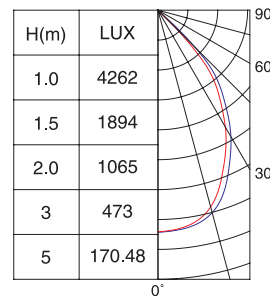

LED Halle Licht

90604

Light Source: 80x1W White LEDs
 Beam Angle: 86°
 Input Voltage: 100-240V AC
 Color Temperature: 5000K(±500k)
 Luminous Flux: 5418 lm
 Power Consumption: 96W
 P.F.: >0.95
 Operating temperature: -30°C - +40°C

CE

LED Retail High Bay

90604-1

Light Source: 80x1W High Power LEDs
 Input Voltage: AC 100-240V 50/60Hz
 Beam Angle: 73°
 Power Consumption: 91.4W
 Luminous Flux: 4262Lm
 Color Temperature: 5000K(±500k)
 P.F.: >0.95
 IP Grade: IP41

CE

LED High Bay Fixture

35

36

90494/90614

Light Source: 10x1W High Power (White LED)
 Type: Pendant Lowbay
 Beam Angle: 77°
 Input Voltage: 90494: 220-240V AC 50Hz
 90614: 100-120V AC 60Hz
 Power Consumption: 12W
 Luminous Flux: 769lm
 P.F.: >0.90
 Color temperature: 5000(±500k)
 Triac Dimmable
 Operating temperature: -30°C - +40°C