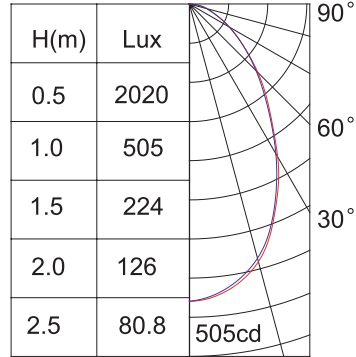

Light Source: 10x1W High Power
(White LED)
Type: Recessed Ceiling Lowbay
Beam Angle: 77°
Input Voltage: 90554:220-240V AC 50Hz
90634:100-120V AC 60Hz
Power Consumption: 12W
Luminous Flux: 769lm
P.F: >0.90
Color temperature: 5000(±500k)
Triac Dimmable
Operating temperature: -30°C - +40°C

CE Ø120